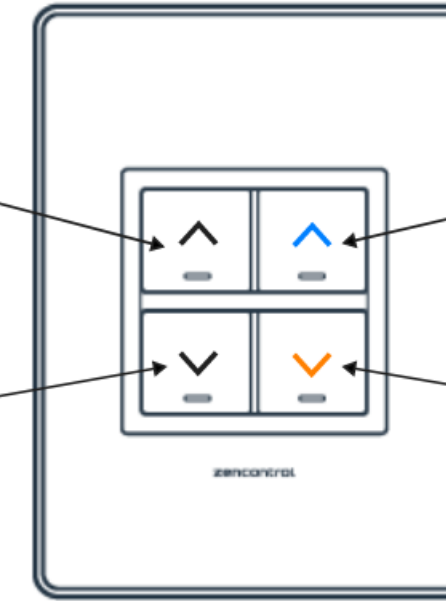

## Ir-rotary

Standalone DALI broadcast Rotary switch \*Also available in black

- Push (On / Off)
- Push & Hold (Dim Up / Dim Down)
- Rotate Right (Dim Up)
- Rotate Left (Dim Down)

## Ir-pbs-2020

Standalone DALI broadcast Push-button switch \*Also available in black

- Push (On / Off)
- Push & Hold (Dim Up / Dim Down)

## Ir-scene-c-act

Standalone DALI broadcast dimming and colour temperature Lighting Control Panel

- Push (On)
- Push & Hold (Dim Up)
- Push (Off)
- Push & Hold (Dim Down)
- Colour Temperature Cooler
- Colour Temperature Warmer

### Notes:

- 1 switch design has a maximum of 32 standard DALI fittings.
- 2 switch design has a maximum of 30 standard DALI fittings.
- Also available in black or white Push-button and black Rotary switch.