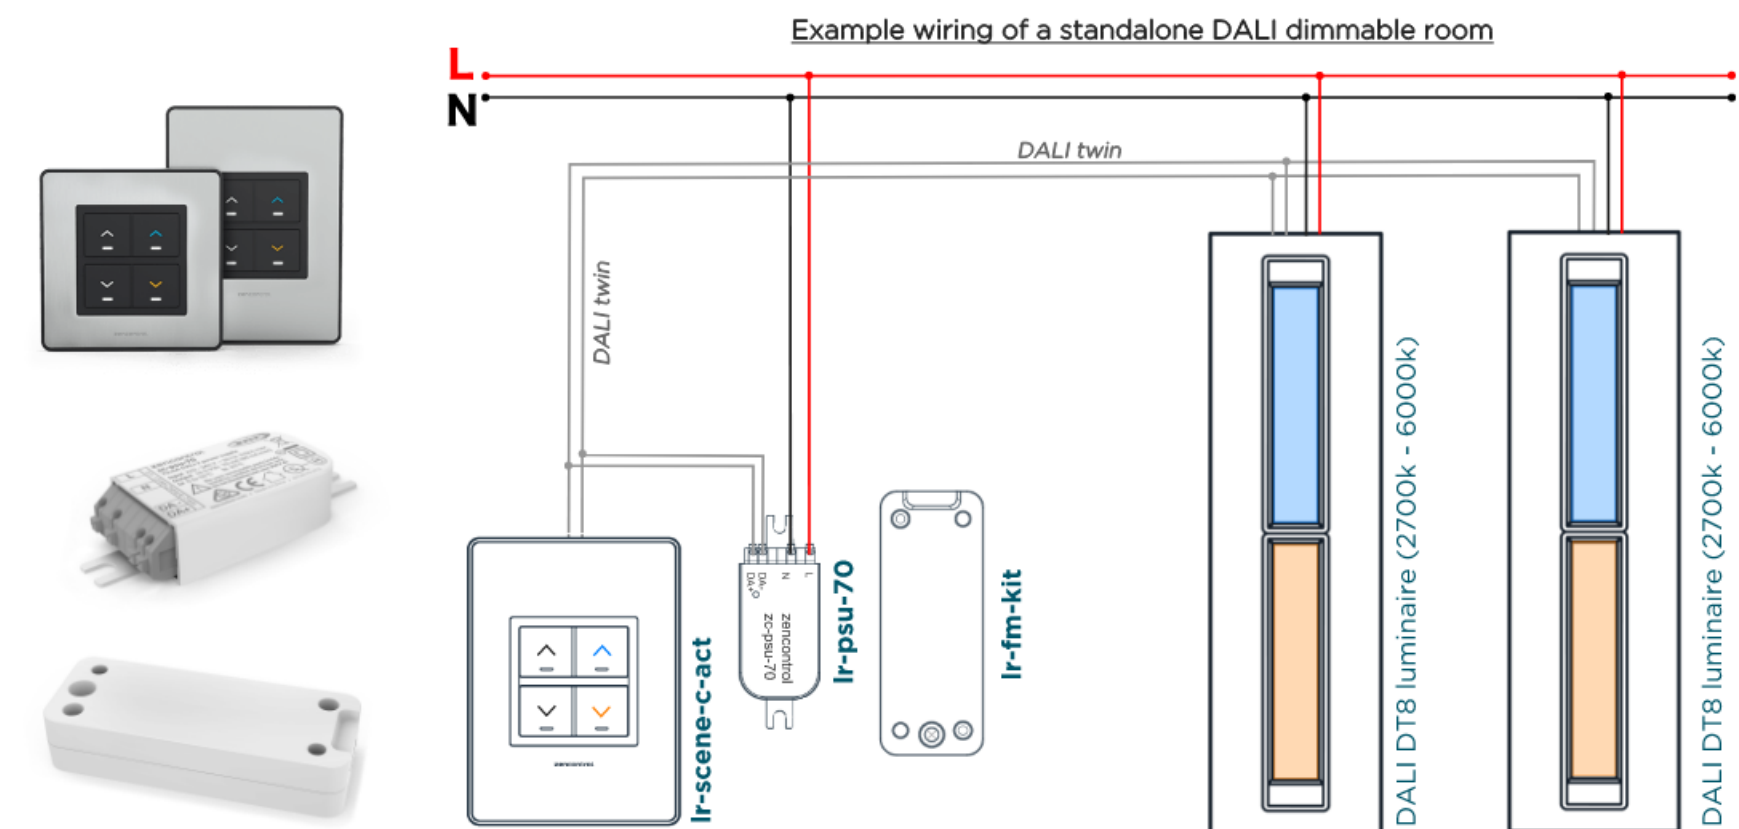

* Diagram not to Scale

Notes:

- 1 switch design has a maximum of 27 standard DALI fittings.
- 2 switch design has a maximum of 20 standard DALI fittings.
- Approved DALI tuneable white downlights and troffer fittings available upon request.