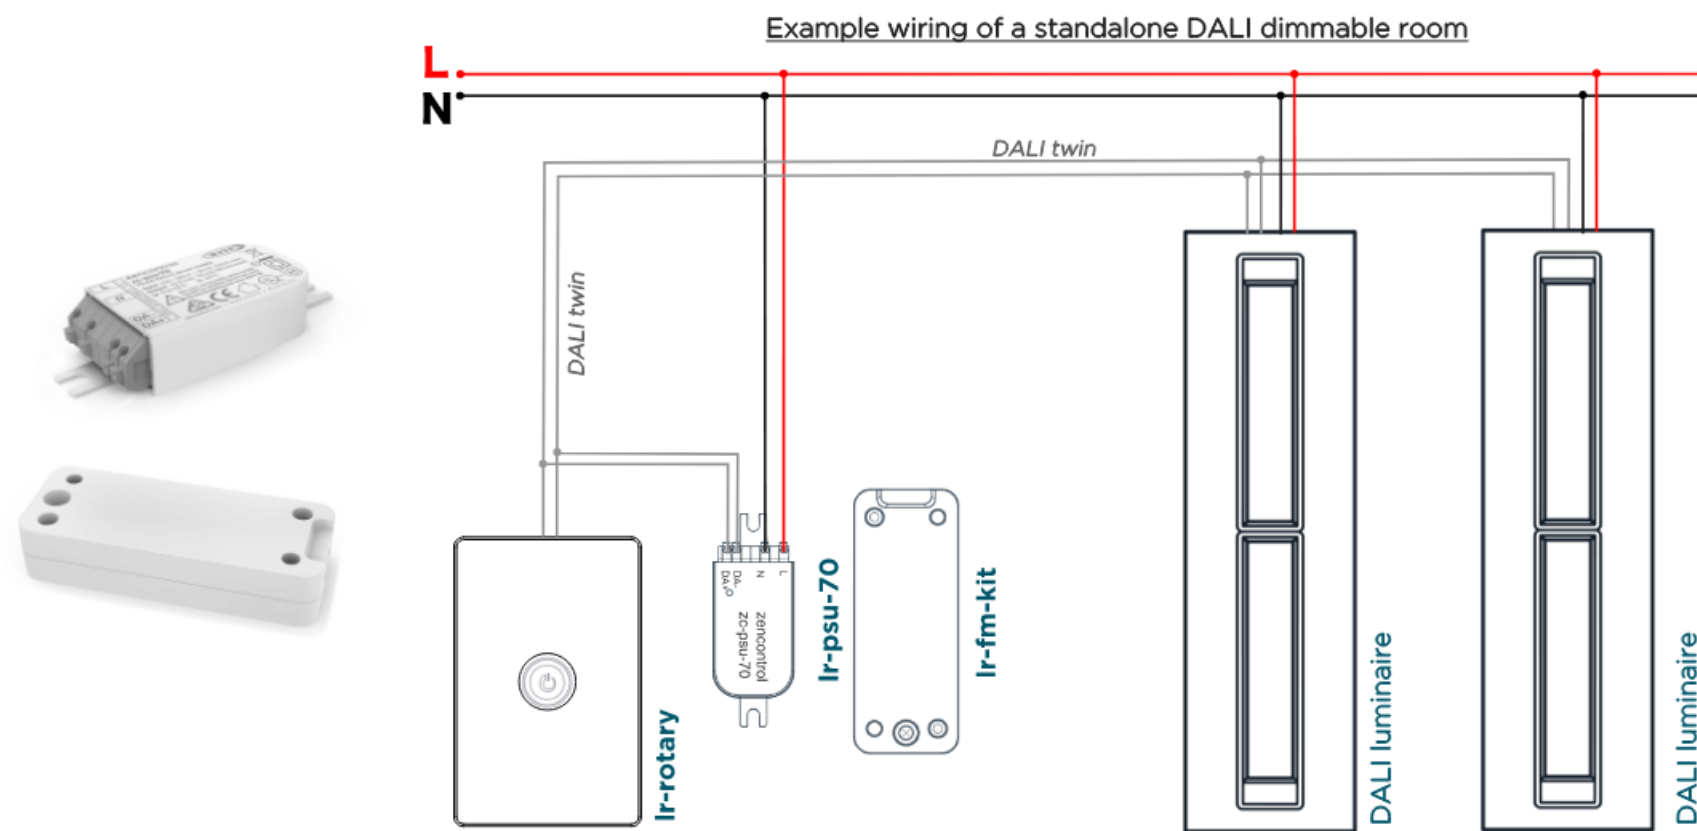

BROADCAST

Ir-dali-kit

DALI Broadcast Rotary dimmer switch with 70mA DALI power supply and field mounting box.

* Diagram not to Scale

Notes:

- 1 switch design has a maximum of 32 standard DALI fittings.
- 2 switch design has a maximum of 30 standard DALI fittings.
- Also available in black or white Push-button and black Rotary switch.

CCT

Ir-dali-kit-scene

DALI Broadcast dimmable & tuneable white Lighting Control Panel with 70mA DALI power supply and field mounting box.